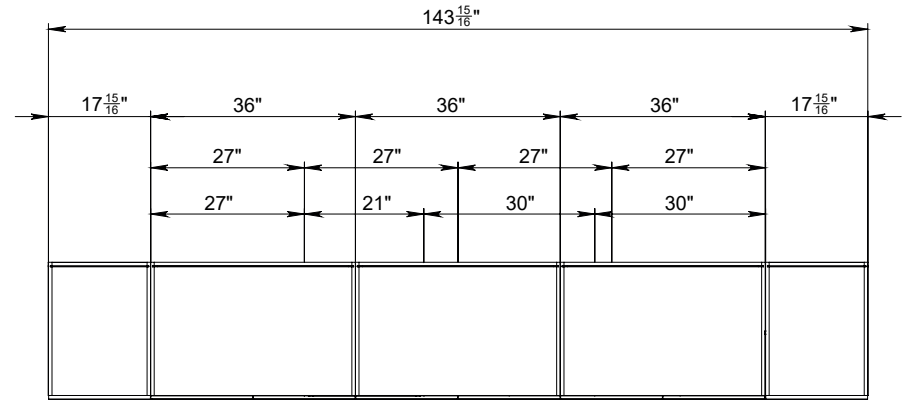

GRAY GLOSS/BLACK MATT

GRAY GLOSS/NATURAL TEAK

WHITE GLOSS/BLACK MATT

WHITE GLOSS/GRAY GLOSS

WHITE GLOSS/NATURAL TEAK

BLACK MATT

WHITE GLOSS

GREY GLOSS