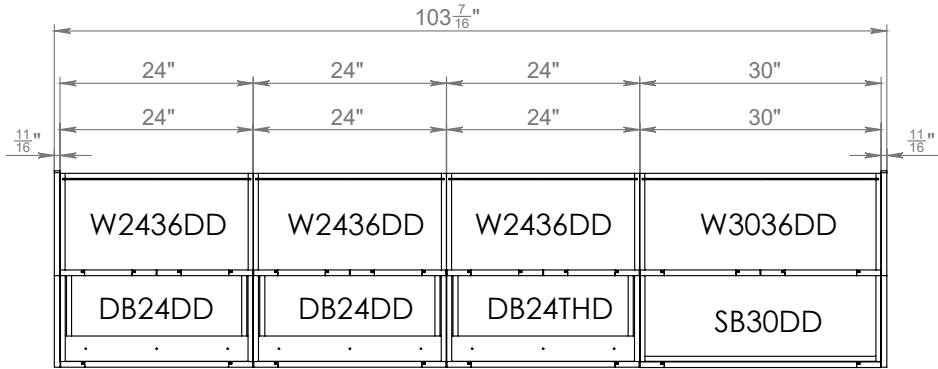

SHAIKER WHITE MATT

BLACK MATT/NATURAL TEAK

GRAY GLOSS/BLACK MATT

GRAY GLOSS/NATURAL TEAK

WHITE GLOSS/BLACK MATT

WHITE GLOSS/GRAY GLOSS

WHITE GLOSS/NATURAL TEAK

BLACK MATT