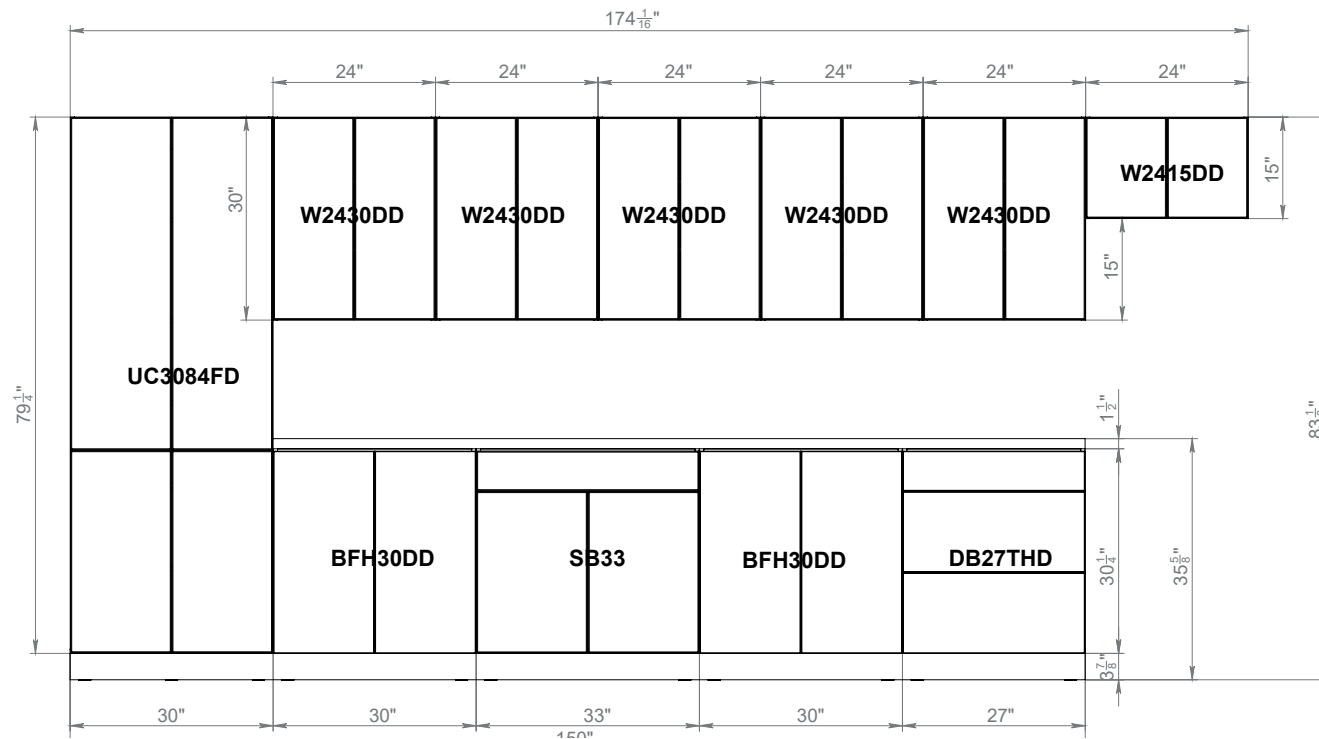

WHITE GLOSS/BLACK MATT

WHITE GLOSS/GRAY GLOSS

WHITE GLOSS/NATURAL TEAK

BLACK MATT

WHITE GLOSS

GREY GLOSS

NATURAL TEAK

SHAIKER WHITE MATT