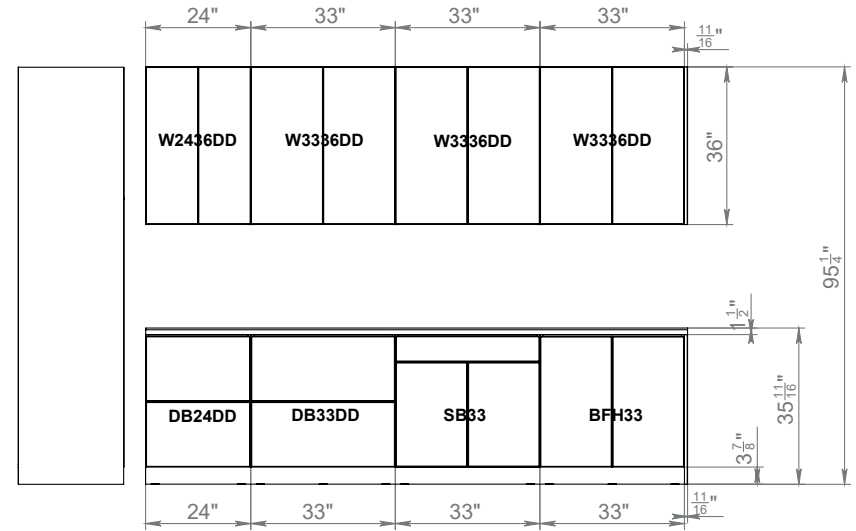

GRAY GLOSS/BLACK MATT

GRAY GLOSS/NATURAL TEAK

WHITE GLOSS/BLACK MATT

WHITE GLOSS/GRAY GLOSS

WHITE GLOSS/NATURAL TEAK

BLACK MATT

WHITE GLOSS

GREY GLOSS