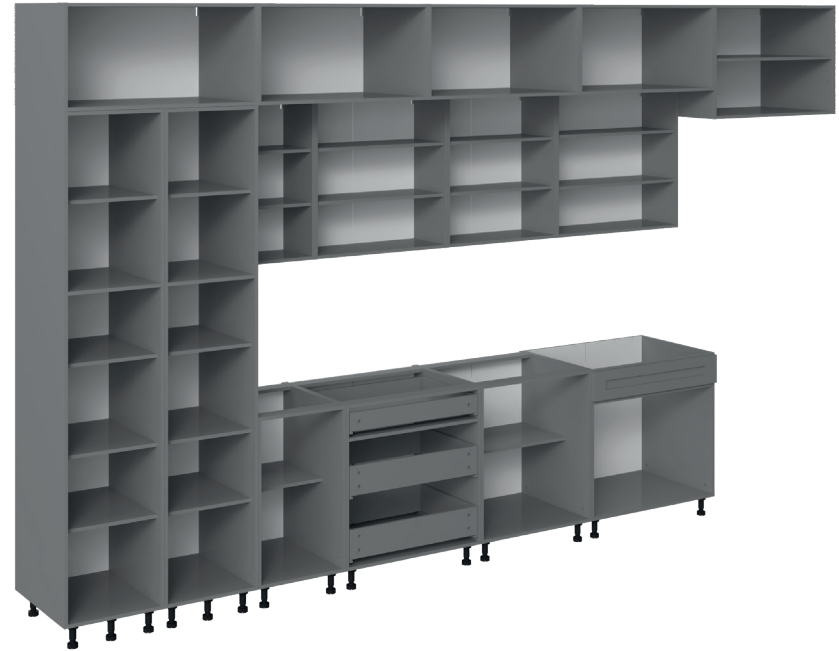

WHITE GLOSS/NATURAL TEAK