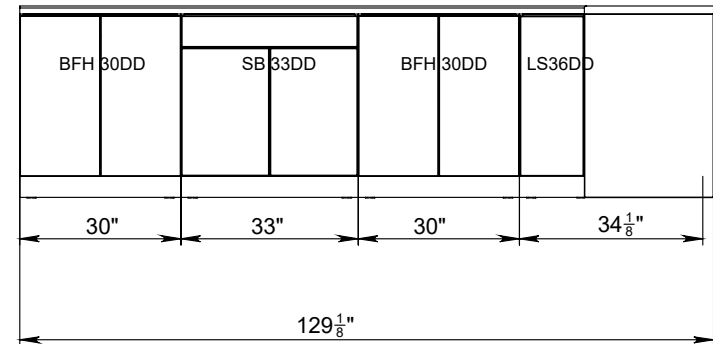

GRAY GLOSS/BLACK MATT

GRAY GLOSS/NATURAL TEAK

WHITE GLOSS/BLACK MATT

WHITE GLOSS/GRAY GLOSS

WHITE GLOSS/NATURAL TEAK

BLACK MATT

WHITE GLOSS

GREY GLOSS