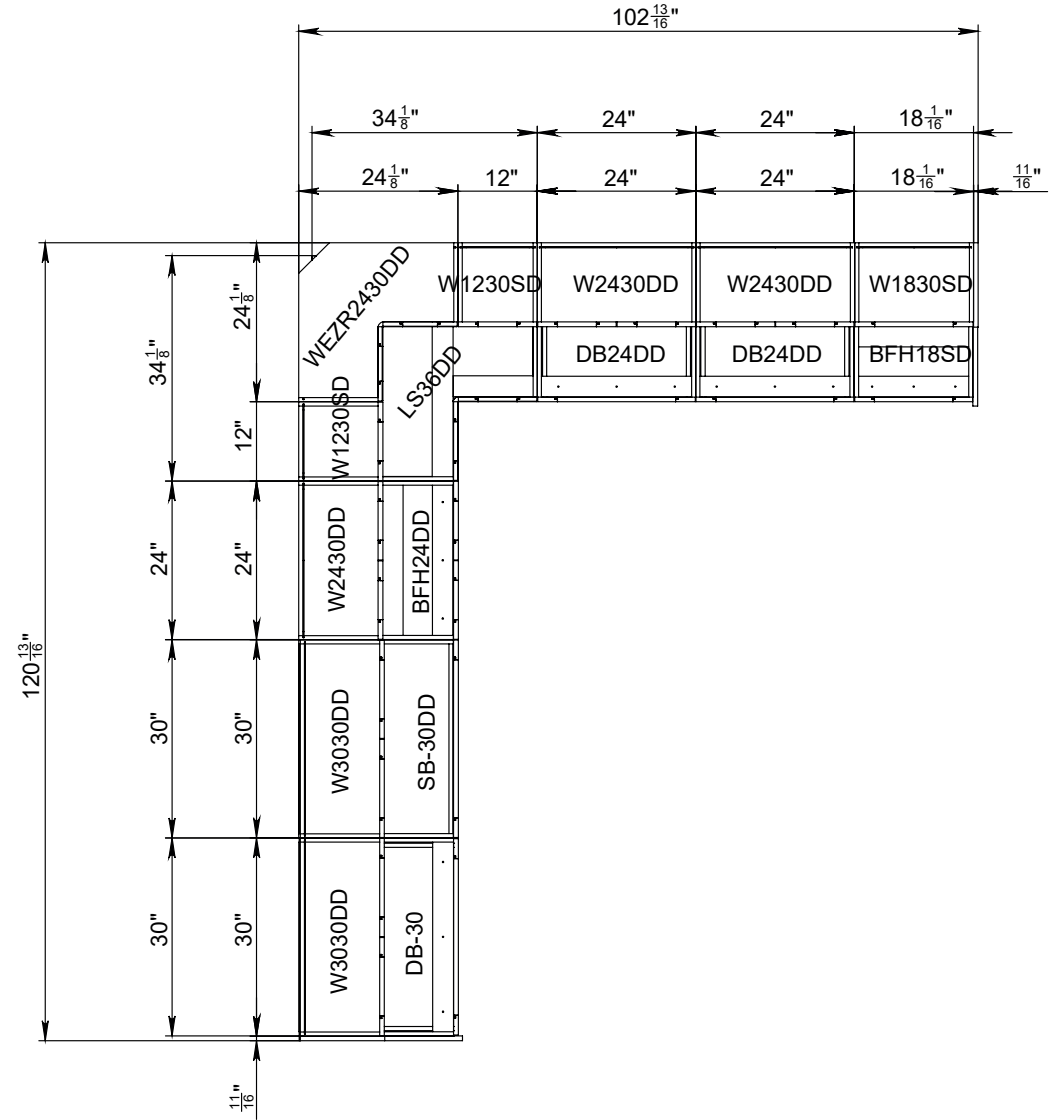

GRAY GLOSS/NATURAL TEAK

WHITE GLOSS/BLACK MATT

WHITE GLOSS/GRAY GLOSS

WHITE GLOSS/NATURAL TEAK

BLACK MATT

WHITE GLOSS

GREY GLOSS

NATURAL TEAK