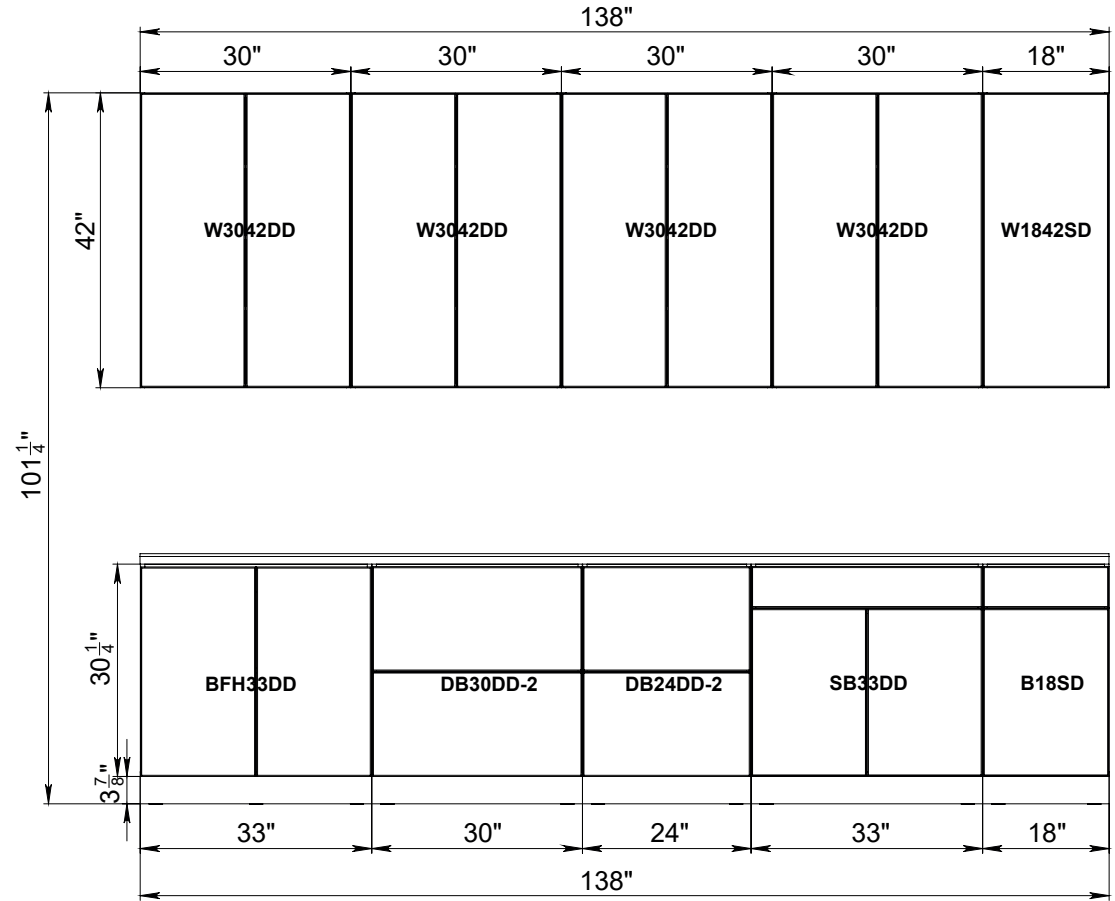

WHITE GLOSS/BLACK MATT

WHITE GLOSS/GRAY GLOSS

WHITE GLOSS/NATURAL TEAK

BLACK MATT

WHITE GLOSS

GREY GLOSS

NATURAL TEAK

SHAIKER WHITE MATT