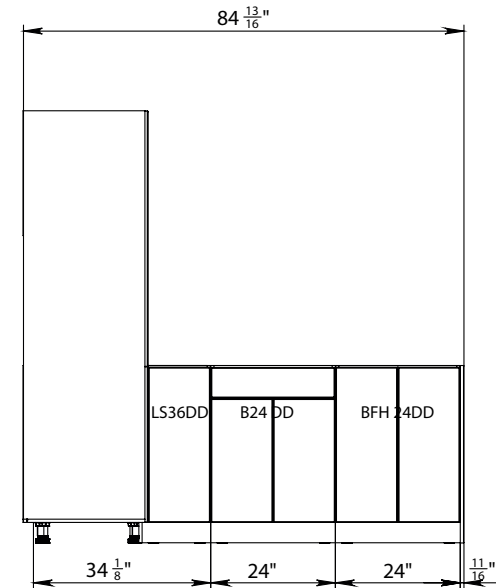

GRAY GLOSS/NATURAL TEAK

WHITE GLOSS/BLACK MATT

WHITE GLOSS/GRAY GLOSS

WHITE GLOSS/NATURAL TEAK

BLACK MATT

WHITE GLOSS

GREY GLOSS

NATURAL TEAK