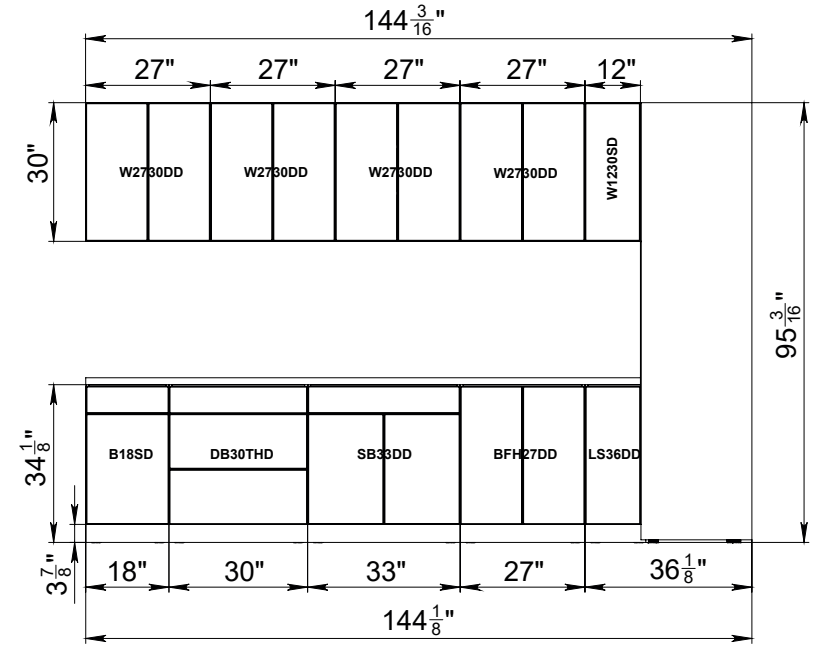

BLACK MATT/NATURAL TEAK

GRAY GLOSS/BLACK MATT

GRAY GLOSS/NATURAL TEAK

WHITE GLOSS/BLACK MATT

WHITE GLOSS/GRAY GLOSS

WHITE GLOSS/NATURAL TEAK

BLACK MATT

WHITE GLOSS