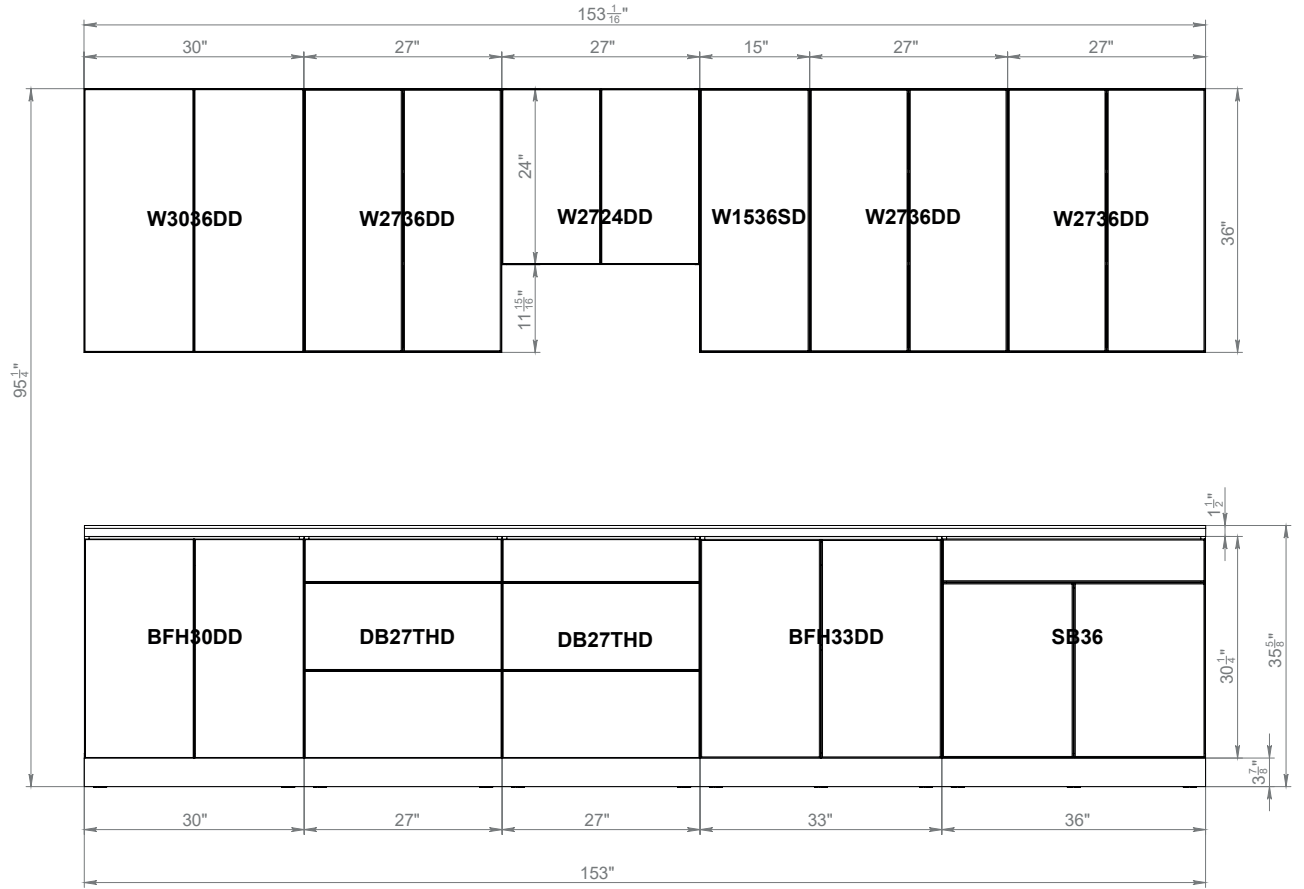

BLACK MATT/NATURAL TEAK

GRAY GLOSS/BLACK MATT

GRAY GLOSS/NATURAL TEAK

WHITE GLOSS/BLACK MATT

WHITE GLOSS/GRAY GLOSS

WHITE GLOSS/NATURAL TEAK

BLACK MATT

WHITE GLOSS