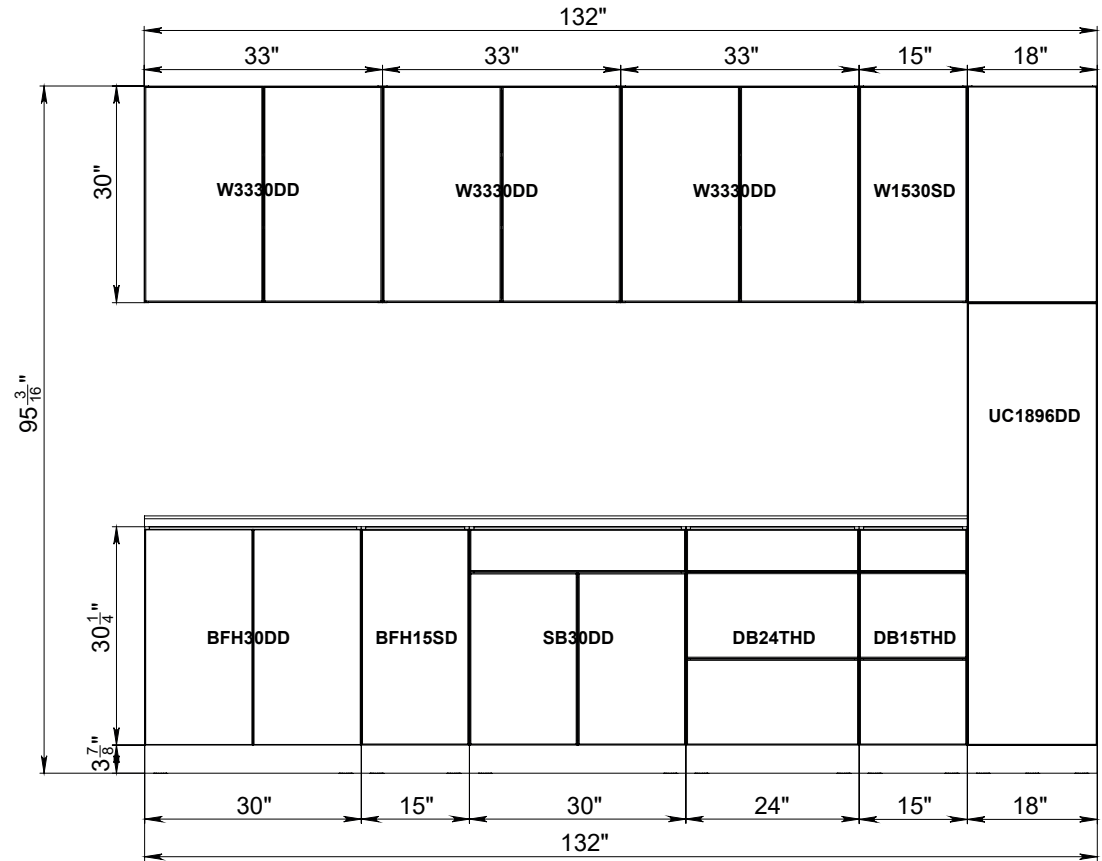

NATURAL TEAK

SHAIKER WHITE MATT

BLACK MATT/NATURAL TEAK

GRAY GLOSS/BLACK MATT

GRAY GLOSS/NATURAL TEAK

WHITE GLOSS/BLACK MATT

WHITE GLOSS/GRAY GLOSS

WHITE GLOSS/NATURAL TEAK