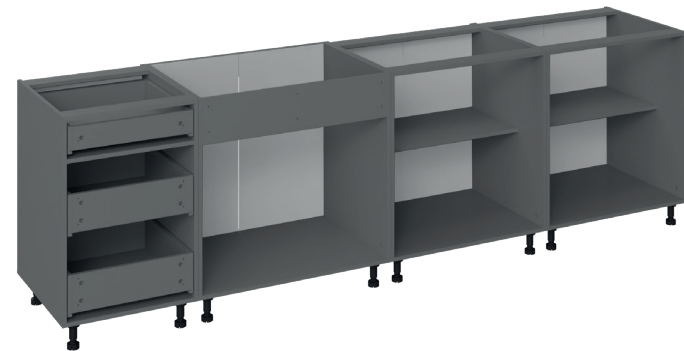

SHAIKER WHITE MATT

BLACK MATT/NATURAL TEAK

GRAY GLOSS/BLACK MATT

GRAY GLOSS/NATURAL TEAK

WHITE GLOSS/BLACK MATT

WHITE GLOSS/GRAY GLOSS

WHITE GLOSS/NATURAL TEAK

Wallkitchens