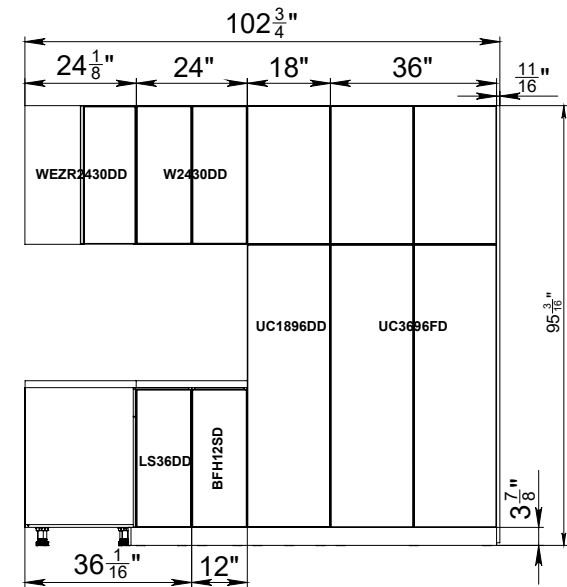

BLACK MATT/NATURAL TEAK

GRAY GLOSS/BLACK MATT

GRAY GLOSS/NATURAL TEAK

WHITE GLOSS/BLACK MATT

WHITE GLOSS/GRAY GLOSS

WHITE GLOSS/NATURAL TEAK

BLACK MATT

WHITE GLOSS