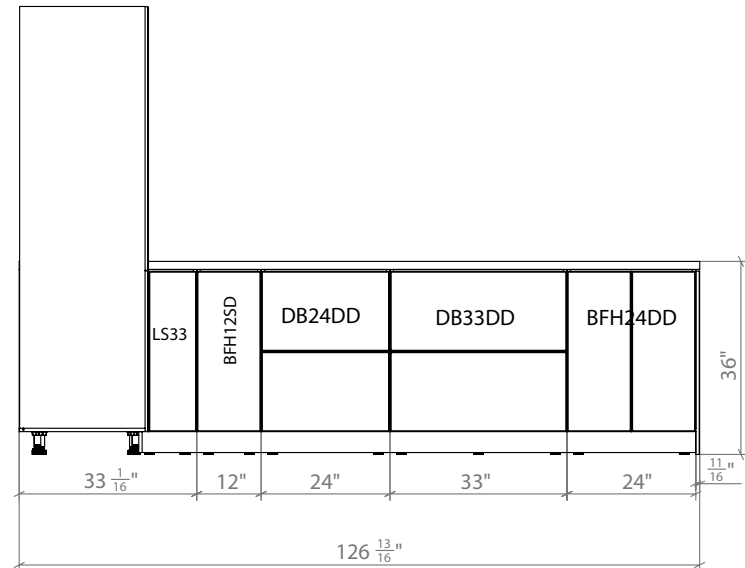

NATURAL TEAK

SHAIKER WHITE MATT

BLACK MATT/NATURAL TEAK

GRAY GLOSS/BLACK MATT

GRAY GLOSS/NATURAL TEAK

WHITE GLOSS/BLACK MATT

WHITE GLOSS/GRAY GLOSS

WHITE GLOSS/NATURAL TEAK