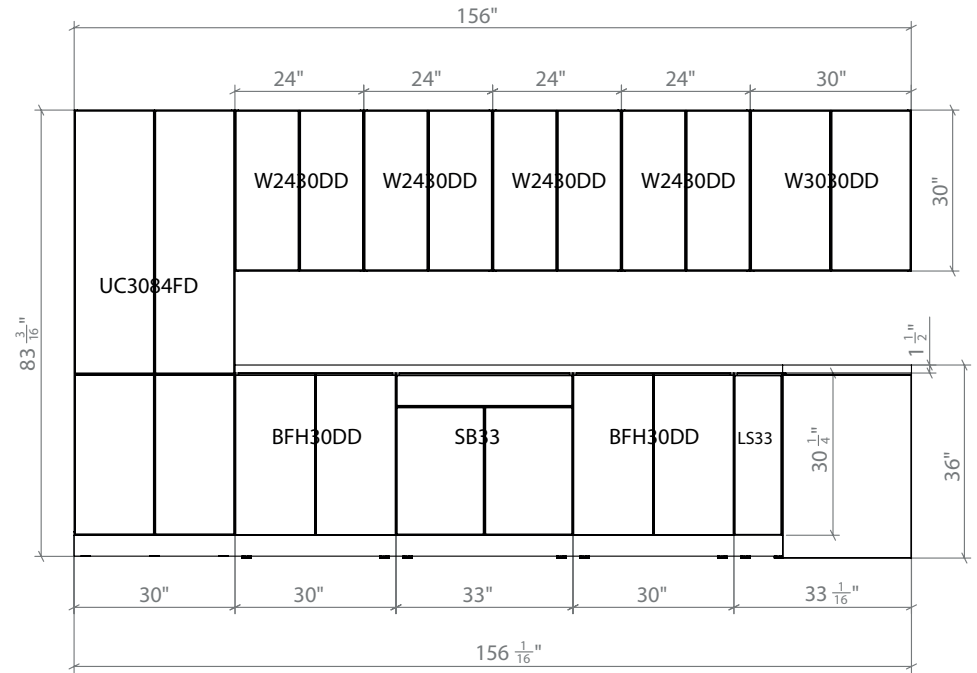

NATURAL TEAK

SHAIKER WHITE MATT

BLACK MATT/NATURAL TEAK

GRAY GLOSS/BLACK MATT

GRAY GLOSS/NATURAL TEAK

WHITE GLOSS/BLACK MATT

WHITE GLOSS/GRAY GLOSS

WHITE GLOSS/NATURAL TEAK