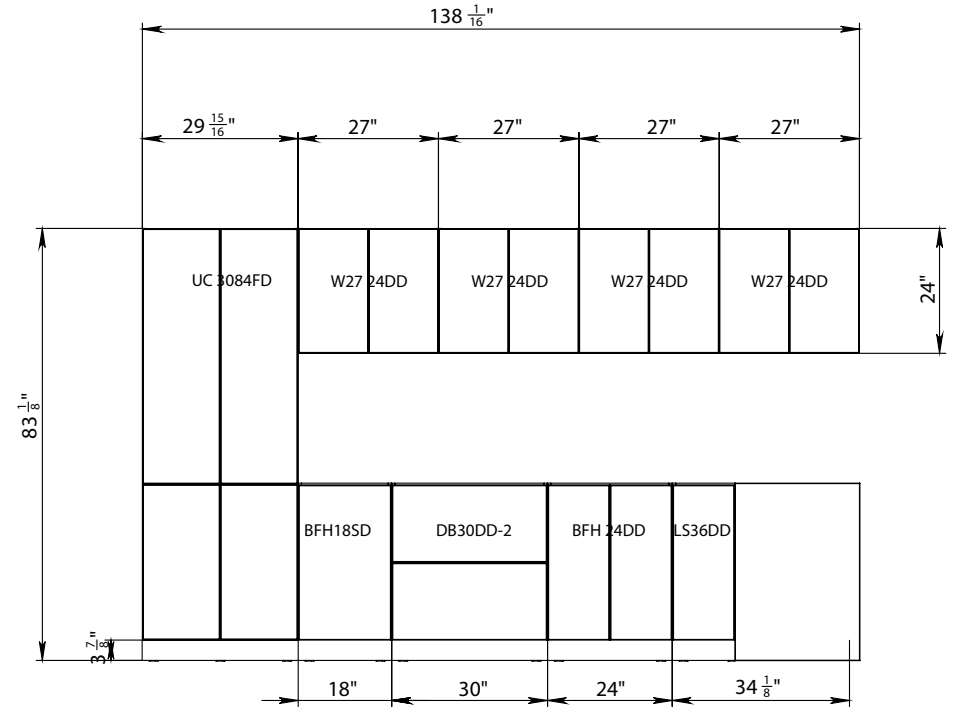

GRAY GLOSS/NATURAL TEAK

WHITE GLOSS/BLACK MATT

WHITE GLOSS/GRAY GLOSS

WHITE GLOSS/NATURAL TEAK

BLACK MATT

WHITE GLOSS

GREY GLOSS

NATURAL TEAK