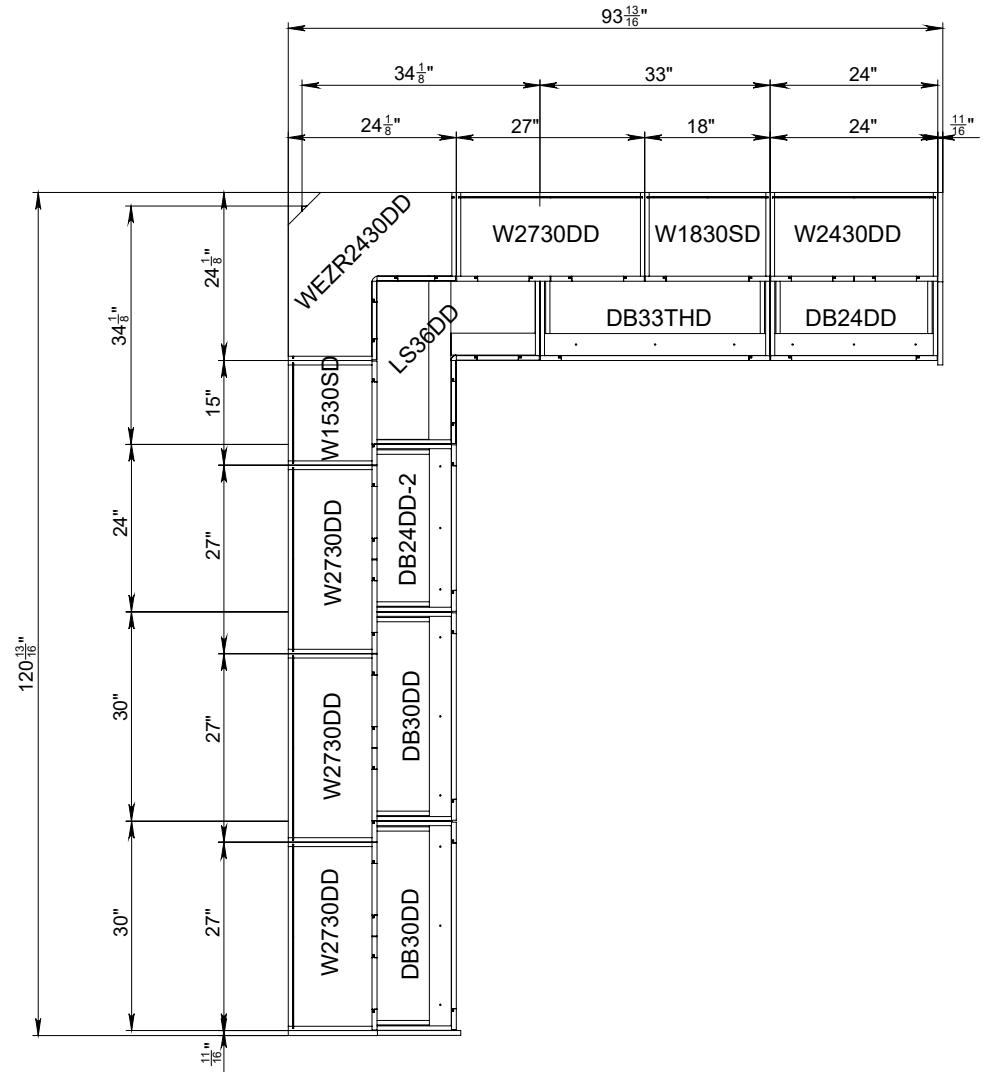

GRAY GLOSS/NATURAL TEAK

WHITE GLOSS/BLACK MATT

WHITE GLOSS/GRAY GLOSS

WHITE GLOSS/NATURAL TEAK

BLACK MATT

WHITE GLOSS

GREY GLOSS

NATURAL TEAK