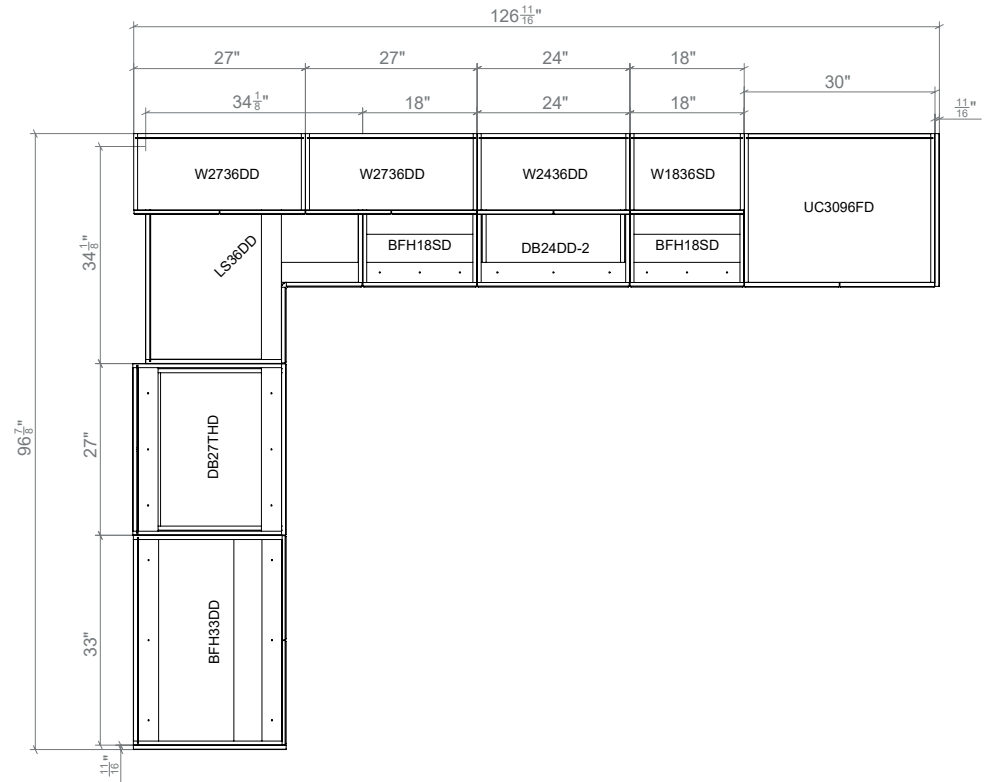

NATURAL TEAK

SHAIKER WHITE MATT

NATURAL TEAK/BLACK MATT

BLACK MATT/GRAY GLOSS

NATURAL TEAK/GRAY GLOSS

BLACK MATT/WHITE GLOSS

GRAY GLOSS/WHITE GLOSS

NATURAL TEAK/WHITE GLOSS