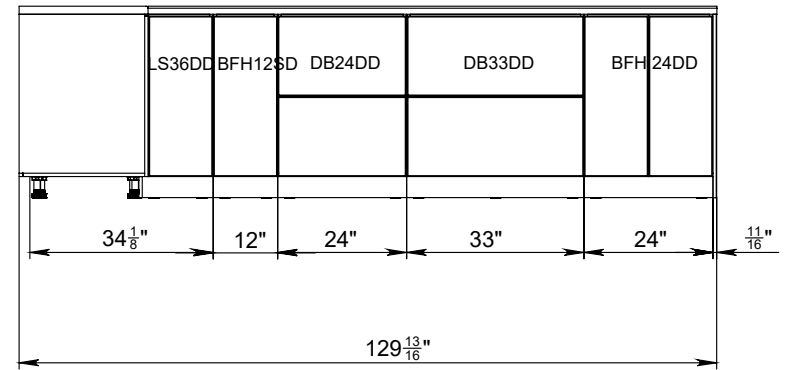

GRAY GLOSS/BLACK MATT

GRAY GLOSS/NATURAL TEAK

WHITE GLOSS/BLACK MATT

WHITE GLOSS/GRAY GLOSS

WHITE GLOSS/NATURAL TEAK

BLACK MATT

WHITE GLOSS

GREY GLOSS