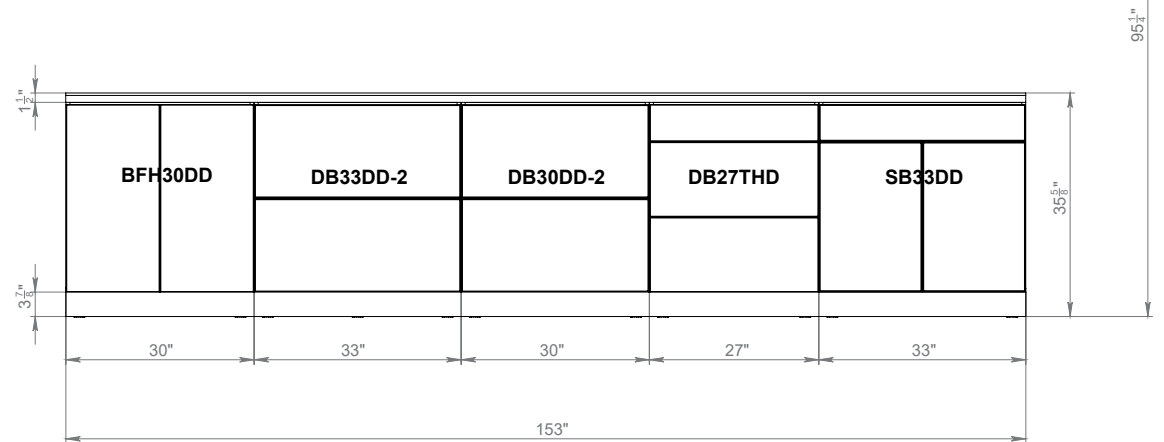

SHAIKER WHITE MATT

BLACK MATT/NATURAL TEAK

GRAY GLOSS/BLACK MATT

GRAY GLOSS/NATURAL TEAK

WHITE GLOSS/BLACK MATT

WHITE GLOSS/GRAY GLOSS

WHITE GLOSS/NATURAL TEAK

BLACK MATT