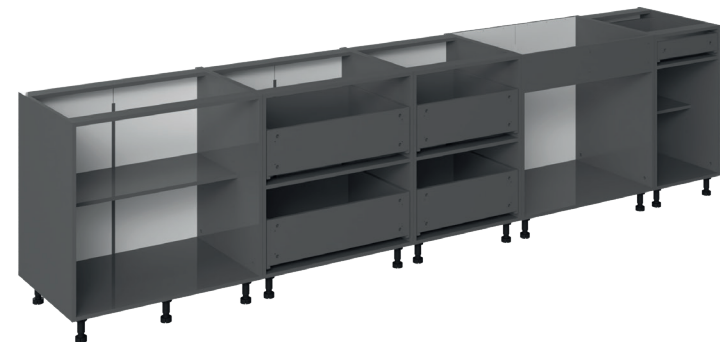

WHITE GLOSS/NATURAL TEAK