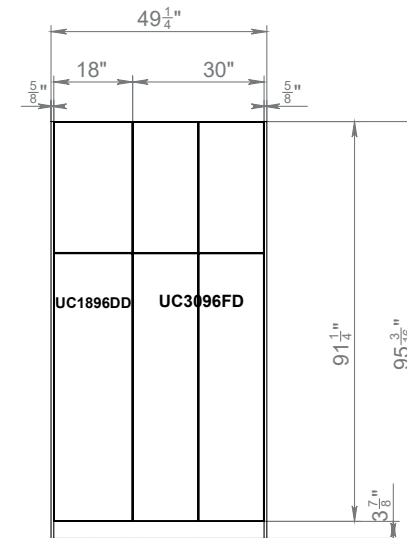

GRAY GLOSS/BLACK MATT

GRAY GLOSS/NATURAL TEAK

WHITE GLOSS/BLACK MATT

WHITE GLOSS/GRAY GLOSS

WHITE GLOSS/NATURAL TEAK

BLACK MATT

WHITE GLOSS

GREY GLOSS