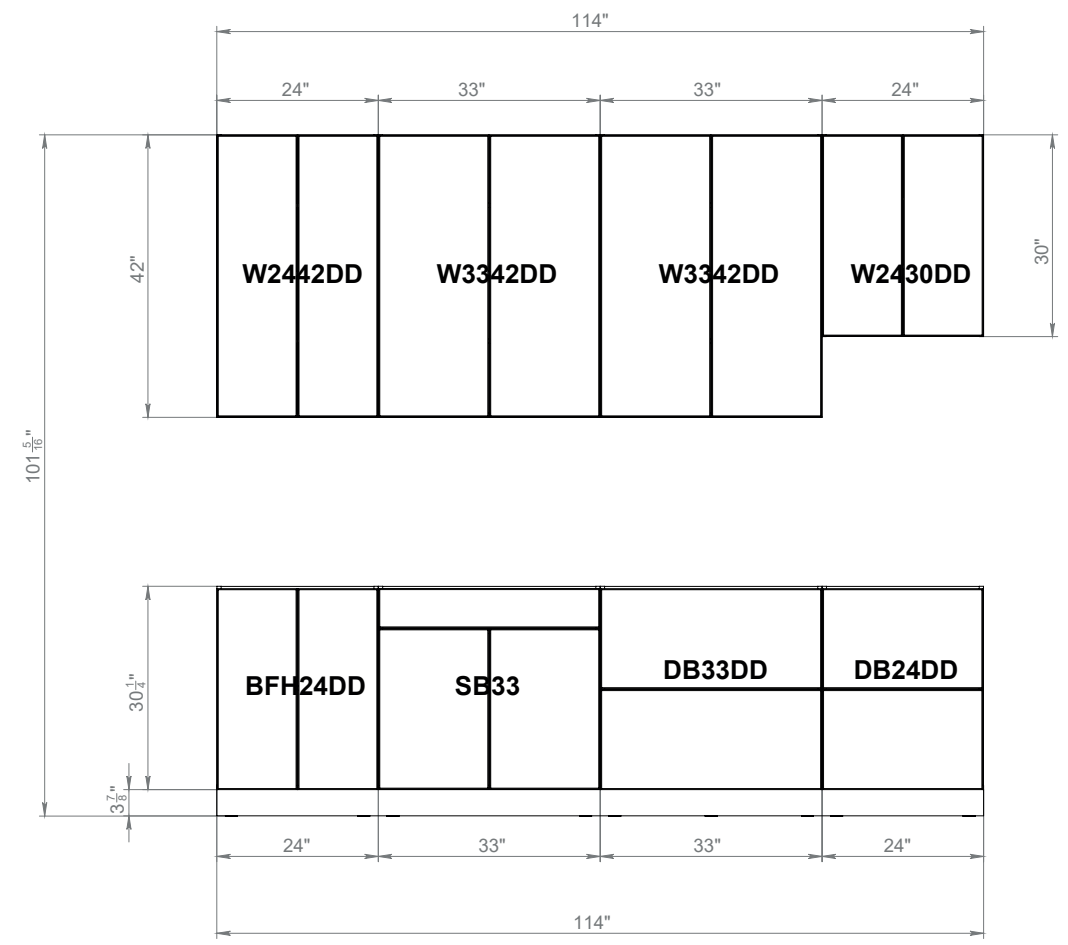

BLACK MATT/NATURAL TEAK

GRAY GLOSS/BLACK MATT

GRAY GLOSS/NATURAL TEAK

WHITE GLOSS/BLACK MATT

WHITE GLOSS/GRAY GLOSS

WHITE GLOSS/NATURAL TEAK

BLACK MATT

WHITE GLOSS