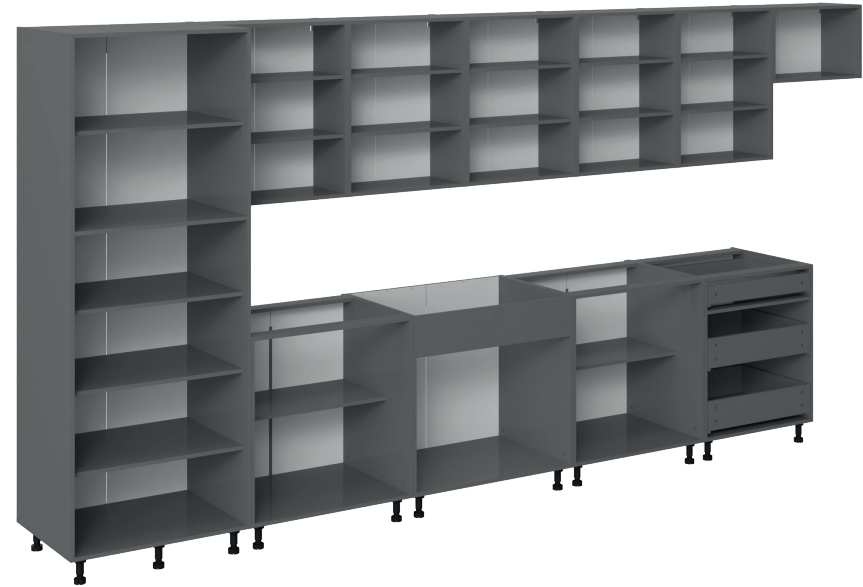

WHITE GLOSS/NATURAL TEAK