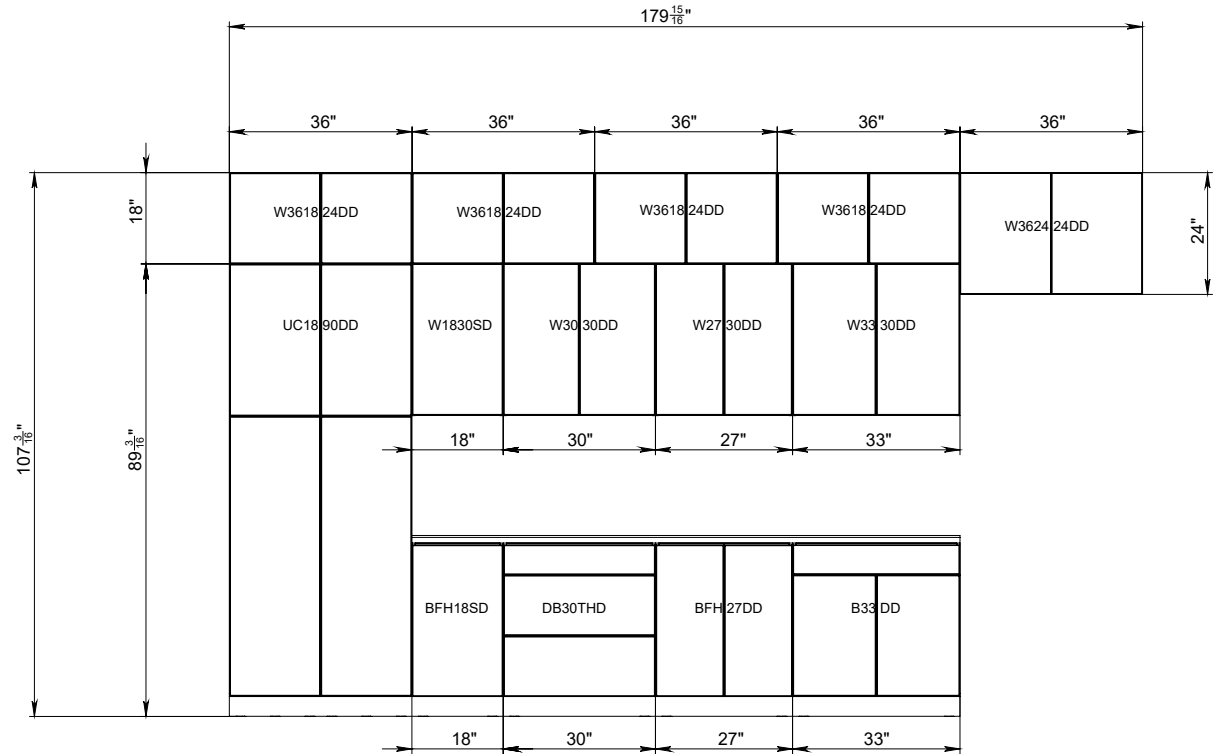

WHITE GLOSS/BLACK MATT

WHITE GLOSS/GRAY GLOSS

WHITE GLOSS/NATURAL TEAK

BLACK MATT

WHITE GLOSS

GREY GLOSS

NATURAL TEAK

SHAIKER WHITE MATT