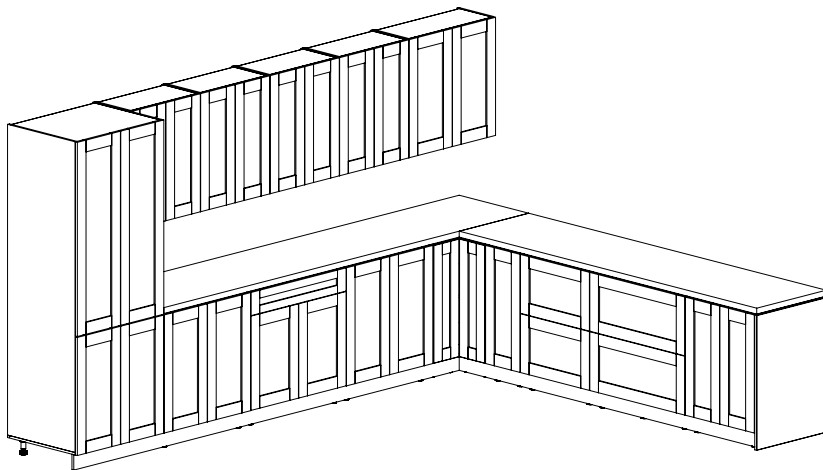

NATURAL TEAK

SHAIKER WHITE MATT

BLACK MATT/NATURAL TEAK

GRAY GLOSS/BLACK MATT

GRAY GLOSS/NATURAL TEAK

WHITE GLOSS/BLACK MATT

WHITE GLOSS/GRAY GLOSS

WHITE GLOSS/NATURAL TEAK