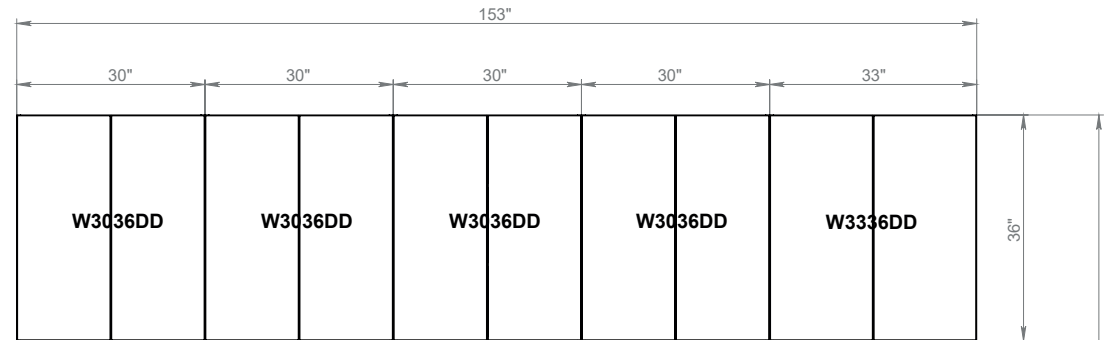

SHAIKER WHITE MATT

BLACK MATT/NATURAL TEAK

GRAY GLOSS/BLACK MATT

GRAY GLOSS/NATURAL TEAK

WHITE GLOSS/BLACK MATT

WHITE GLOSS/GRAY GLOSS

WHITE GLOSS/NATURAL TEAK

BLACK MATT