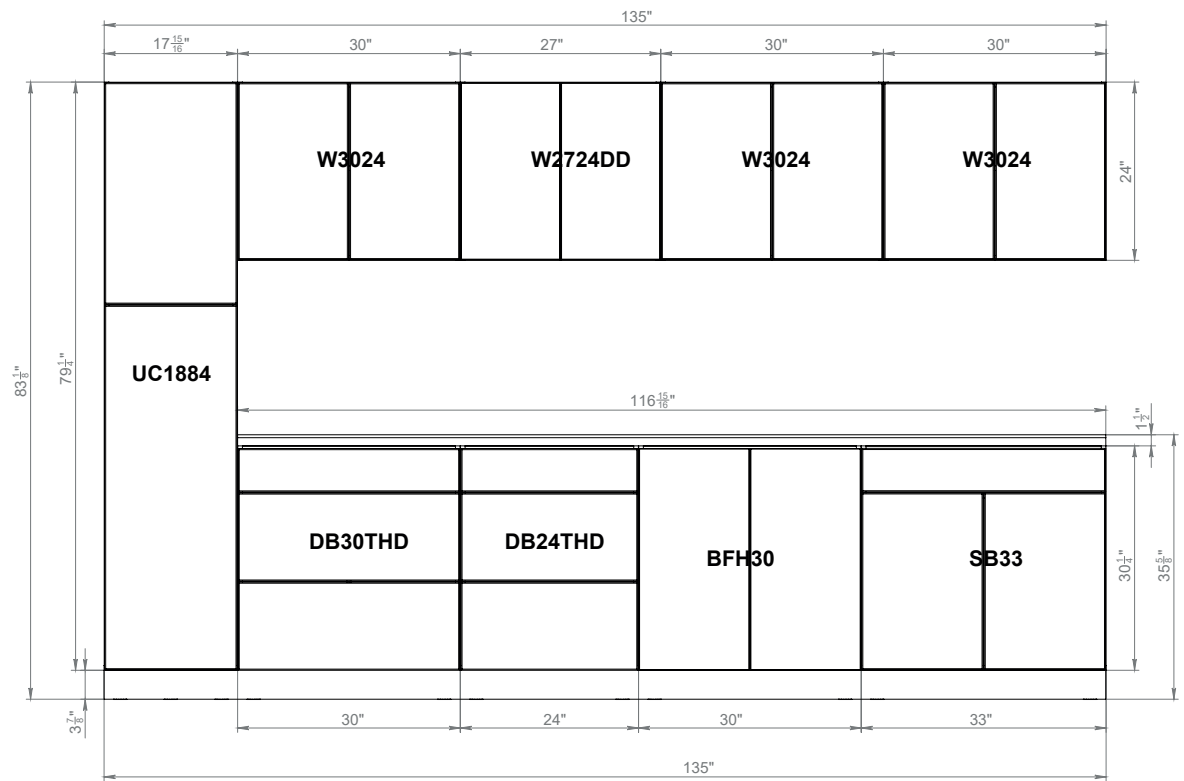

SHAIKER WHITE MATT

BLACK MATT/NATURAL TEAK

GRAY GLOSS/BLACK MATT

GRAY GLOSS/NATURAL TEAK

WHITE GLOSS/BLACK MATT

WHITE GLOSS/GRAY GLOSS

WHITE GLOSS/NATURAL TEAK

BLACK MATT