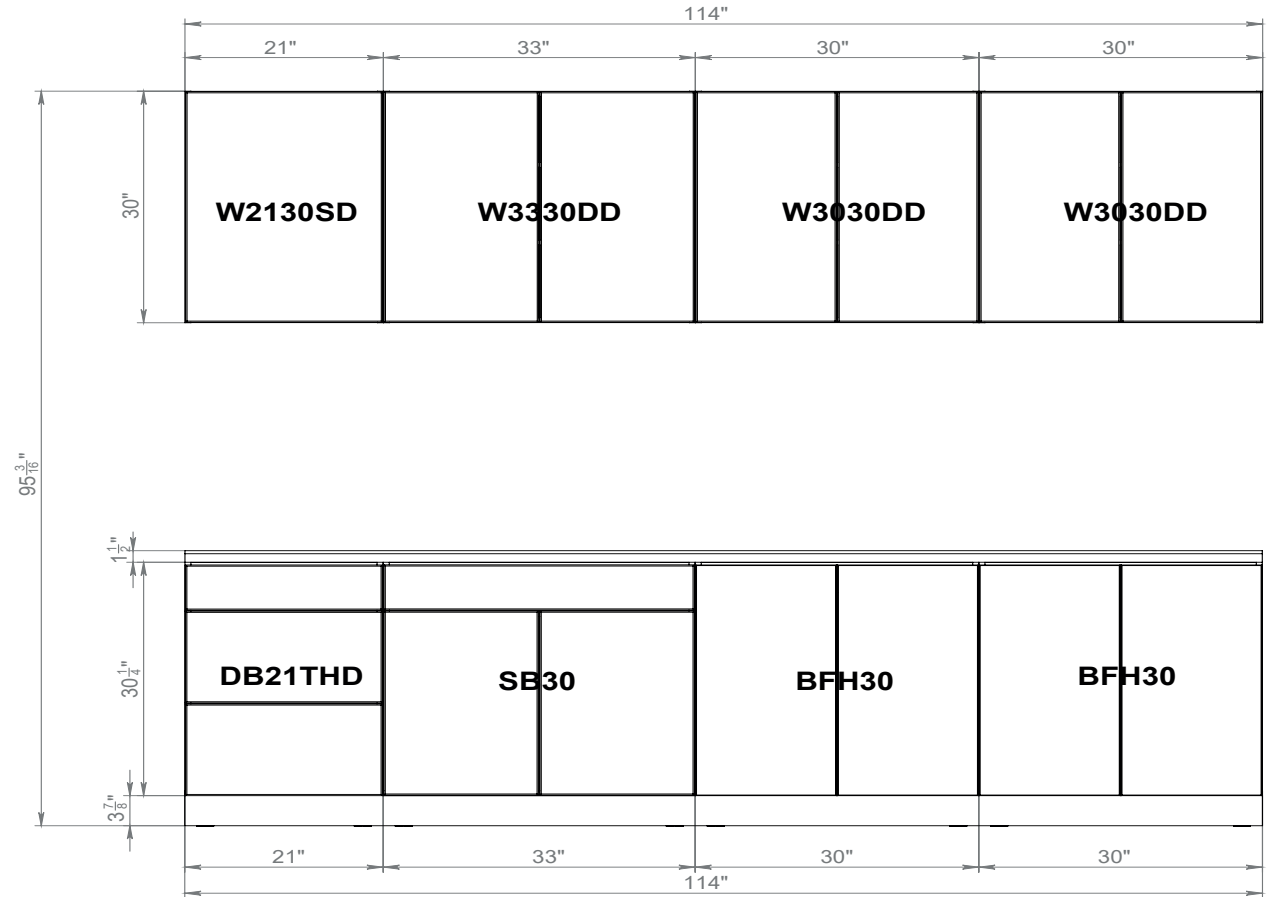

SHAIKER WHITE MATT

BLACK MATT/NATURAL TEAK

GRAY GLOSS/BLACK MATT

GRAY GLOSS/NATURAL TEAK

WHITE GLOSS/BLACK MATT

WHITE GLOSS/GRAY GLOSS

WHITE GLOSS/NATURAL TEAK

Wallkitchens